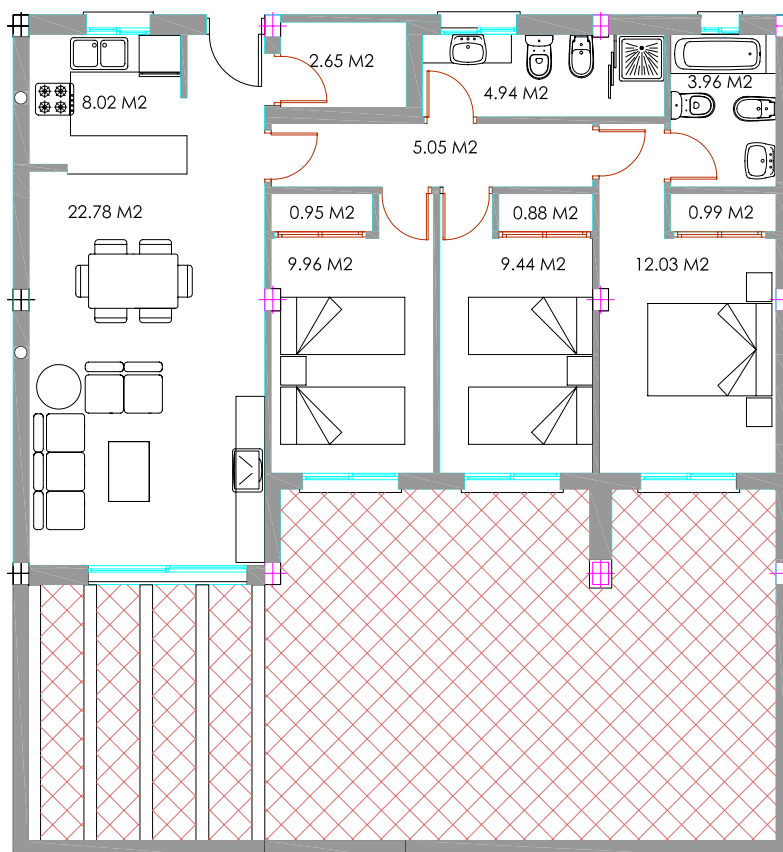

TORREDELOBISPO

LUXURY LIVING IN LORCA

TORRE DEL OBISPO	
MANZANA 20 (M-20)	
APARTAMENTO C / APARTMENT C	
APT C / APT C	
SUP. CONST	SUP. UTIL
GROSS SPACE	FLOOR SPACE
92.67M2	81.65 M2