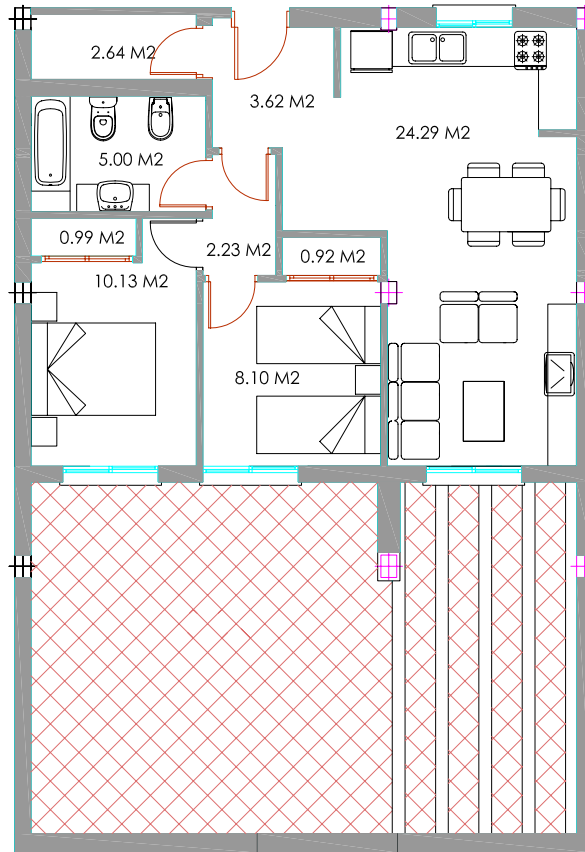

TORREDELOBISPO
LUXURY LIVING IN LORCA

TORRE DEL OBISPO	
MANZANA 20 (M-20)	
APARTAMENTO A / APARTMENT A	
APT A / APT A	
SUP. CONST	SUP. UTIL
GROSS SPACE	FLOOR SPACE
63.70M2	57.92 M2